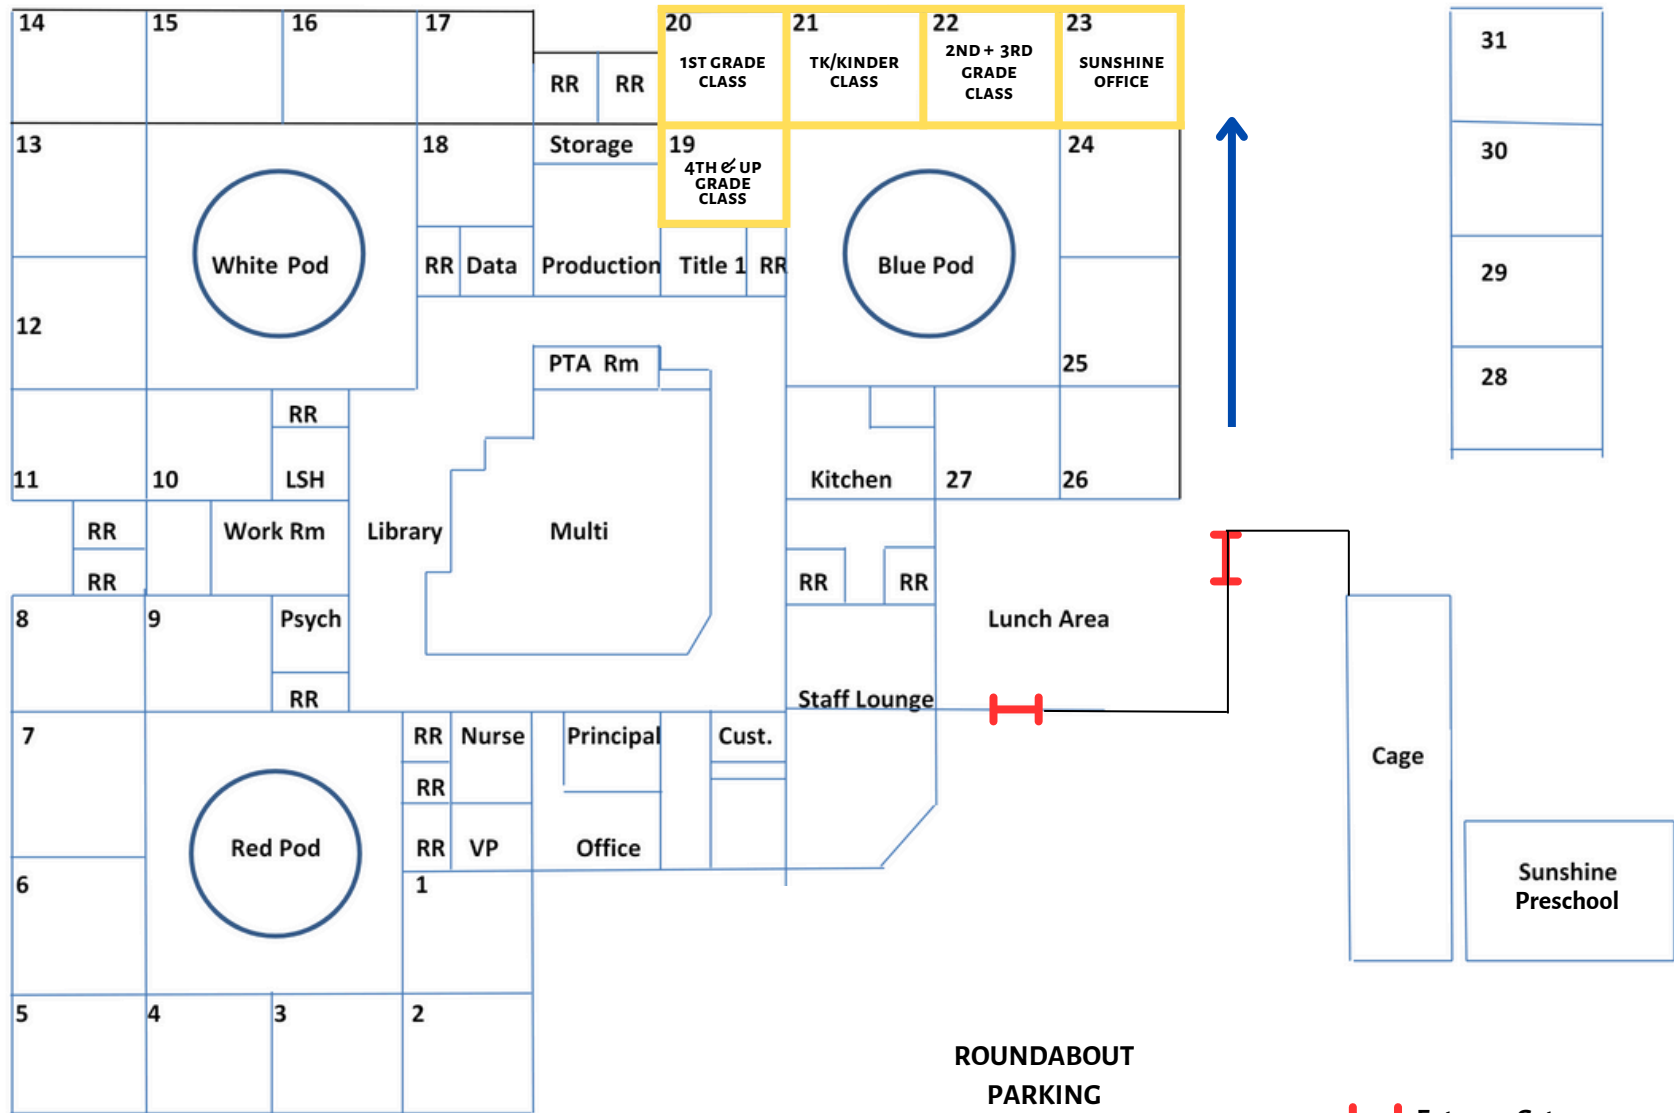

SUNSHINE SCHOOL

SUMMER PROGRAM VINCI PARK MAP

 Entrance Gates
 Sunshine Classrooms